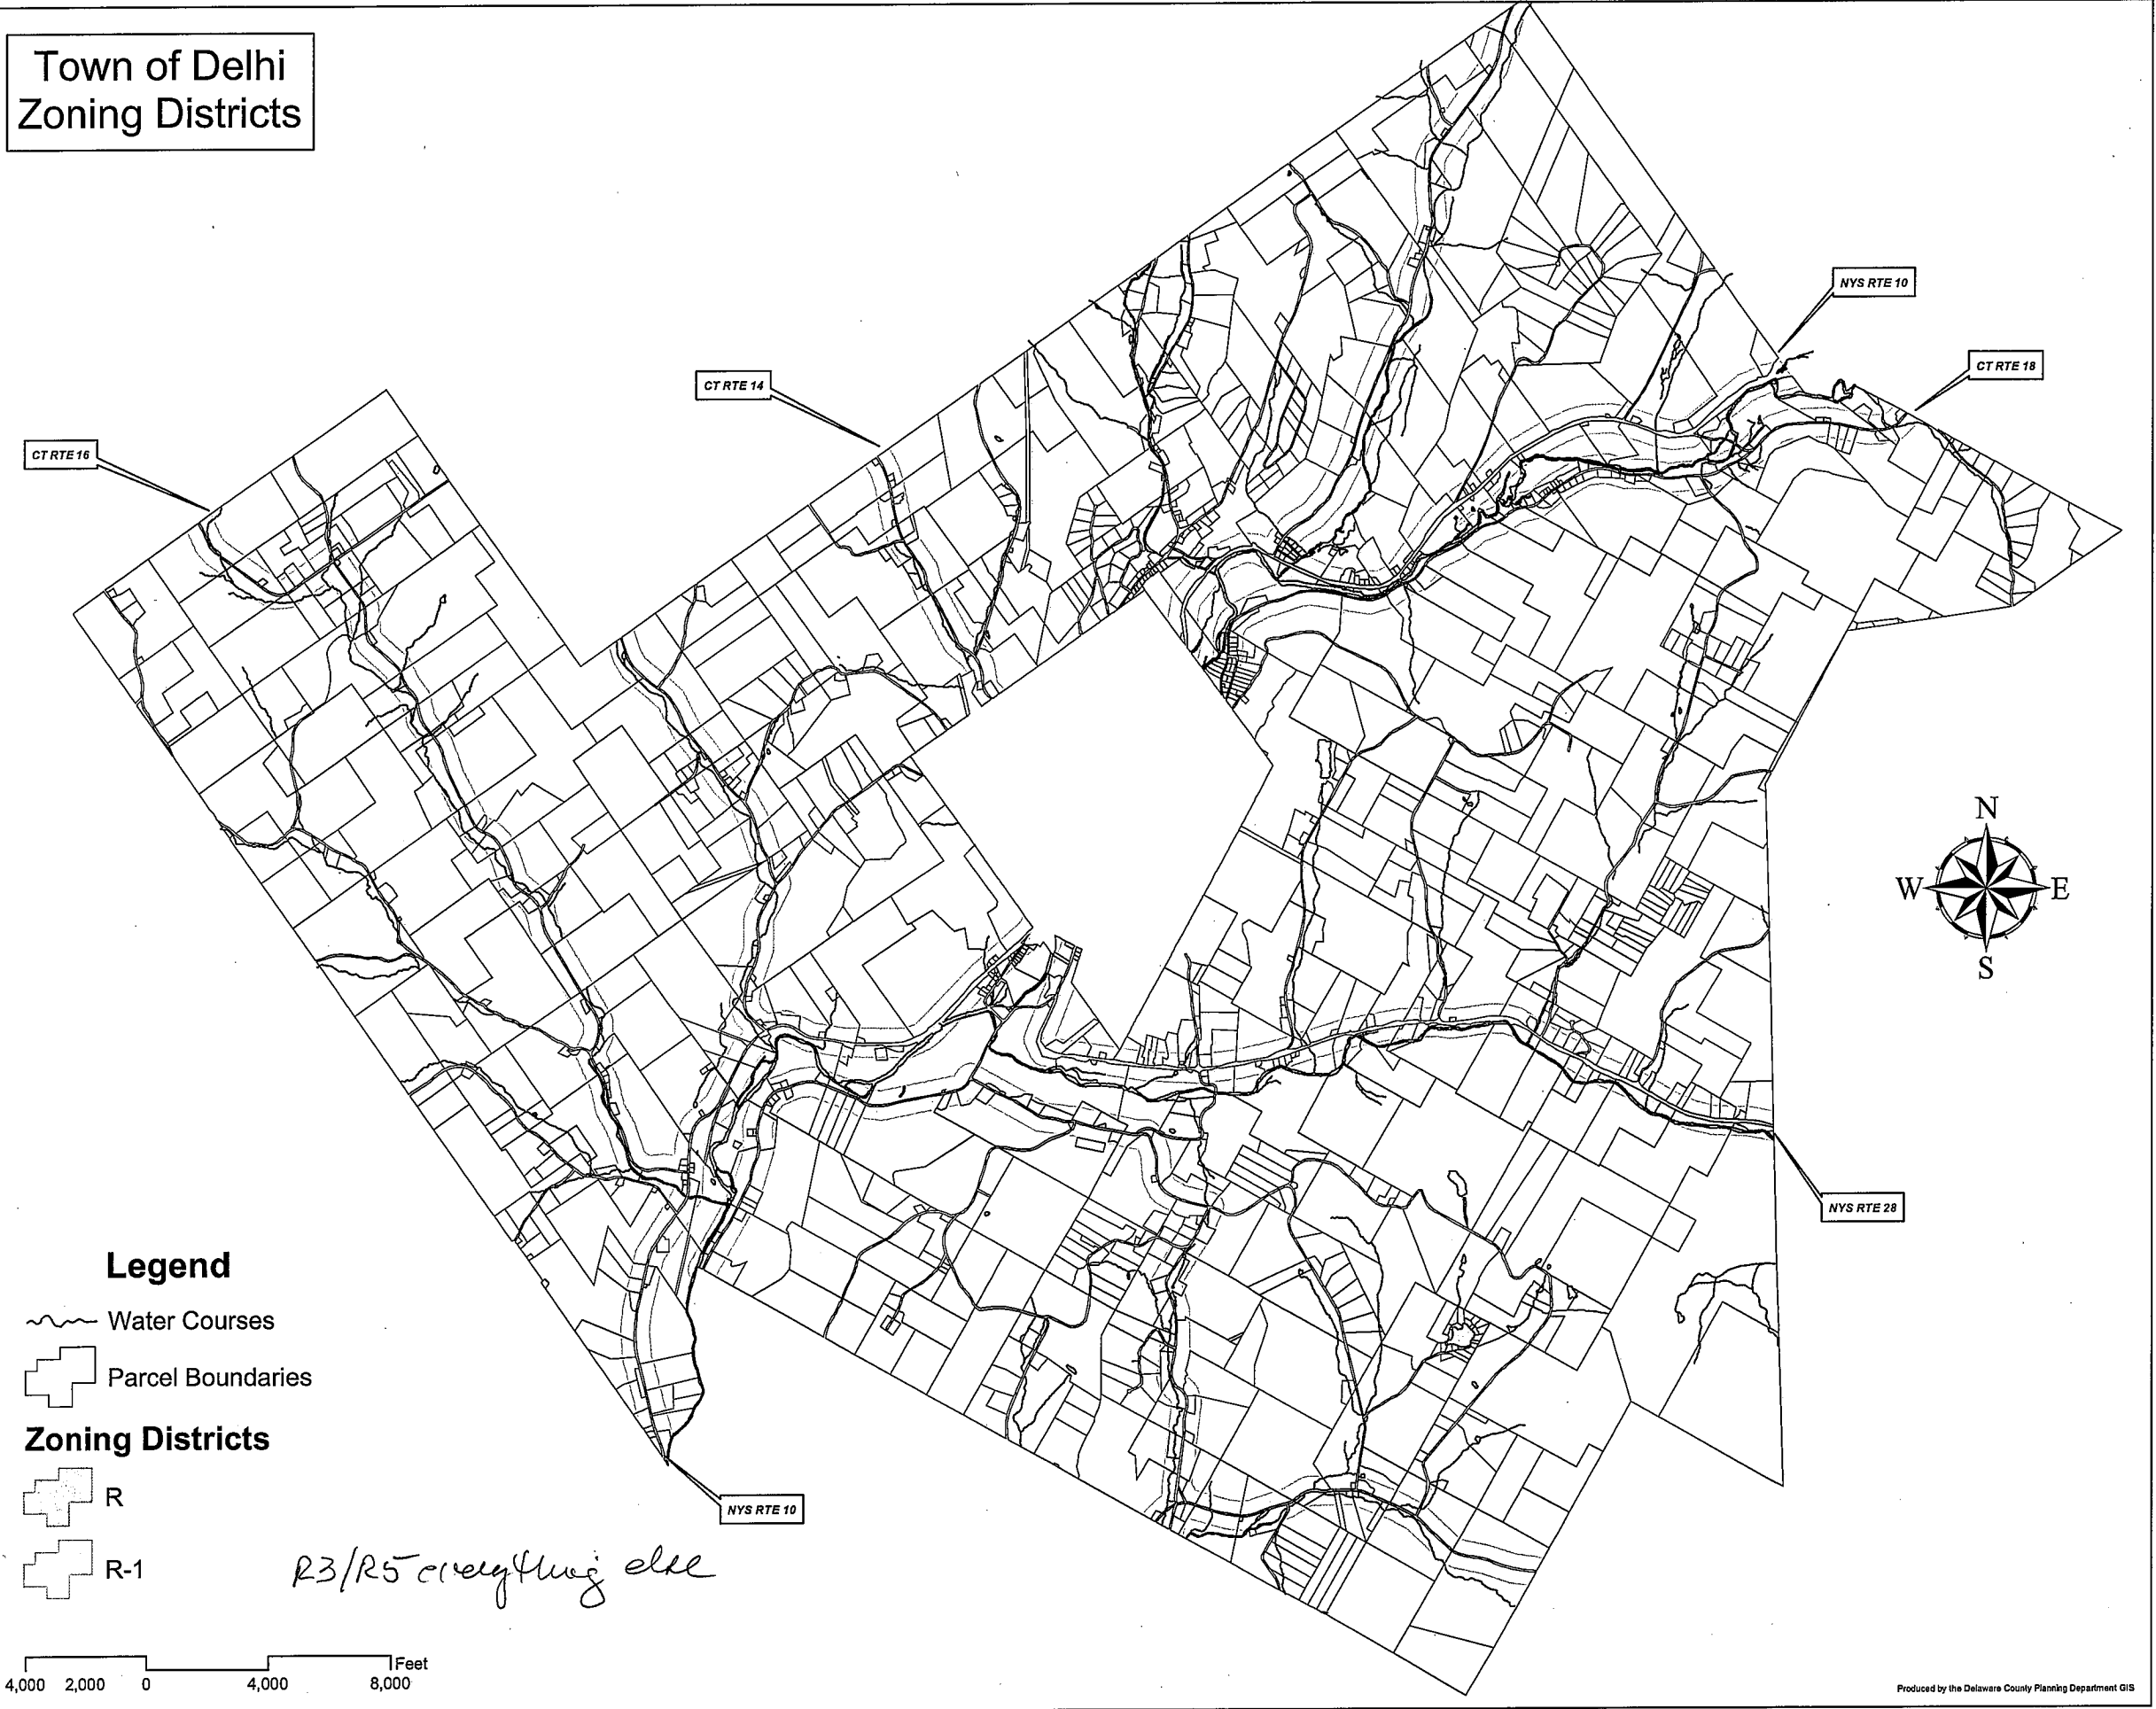

Town of Delhi Zoning Districts

Legend

- Water Courses
- Parcel Boundaries

Zoning Districts

- R
- R-1

R3/R5 everything else

4,000 2,000 0 4,000 8,000 Feet